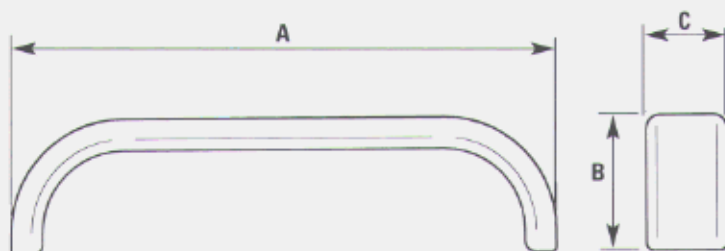

Group C

Tyre Size ins mm	400x8" single	145x10" single	145-175x13" single flexible	145x10" single flexible	145-175x13" single flexible	145x10" tandem	145-175x13" tandem	650/750x16" tandem
Dim A	19.5/500	23.5/600	30.25/770	23.5/600	27.5/700	48/1220	58/1473	65.5/1666
Dim B	7.5/195	10/250	13.5/340	12.5/320	15.75/400	12/305	14/355	18/457
Dim C	5.7/145	7/180	8.25/220	6.25/160	7/180	6.75/170	7.5/190	8.25/210
Weight in Kg per pack of 10	4.0	6.0	14.0	6.5	7.0	10.0	12.0	18.0