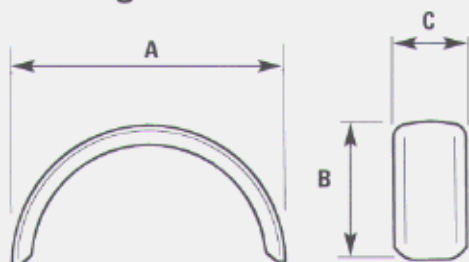

Plastic Mudguards

For Single and Tandem axle trailers

Data Sheet Issue 00/01

Technical Data

Single Mudguards

Group A