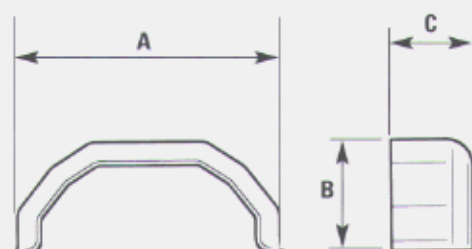

Plastic Mudguards

For Single and Tandem axle trailers

Data Sheet Issue 00/01

Technical Data

Single Mudguards

Group A

Group B

Tandem Mudguards

Group C

Tyre Size ins mm	400x8" single	145x10" single	145-175x13" single flexible	145x10" single flexible	145-175x13" single flexible	145x10" tandem	145-175x13" tandem	650/750x16" tandem
Dim A	19.5/500	23.5/600	30.25/770	23.5/600	27.5/700	48/1220	58/1473	65.5/1666
Dim B	7.5/195	10/250	13.5/340	12.5/320	15.75/400	12/305	14/355	18/457
Dim C	5.7/145	7/180	8.25/220	6.25/160	7/180	6.75/170	7.5/190	8.25/210
Weight in Kg per pack of 10	4.0	6.0	14.0	6.5	7.0	10.0	12.0	18.0

Please note that all dimensions are approximate and may vary.

Peak Trailers Limited reserve the right to alter prices and specifications in line with costs and material availability.

Peak Trailers Limited

Waterloo Industrial Estate, Waterloo Road, Bidford-on-Avon, Warwickshire, B50 4JH
Telephone: 01789 778041 Facsimile: 01789 490331 IDD: 44 789
e-mail: sales@peaktrailers.com Website: www.peaktrailers.com